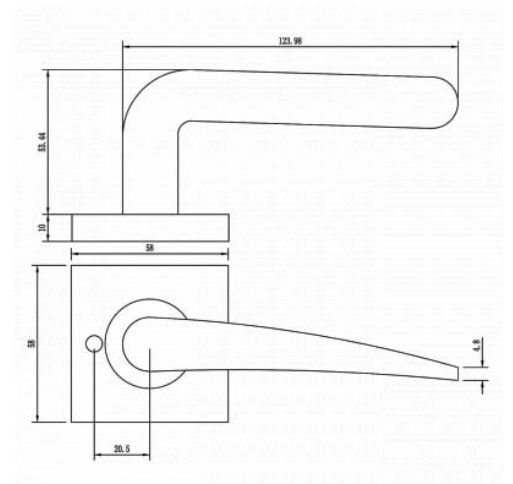

NOTES

Product code identifies SSS finish

FINISHES

Satin Rose Gold (SRG)

Satin Graphite (SGR)

Satin Black (SBL)

Satin Antique Bronze (SABZ)

Satin Antique Brass (SAB)

Satin Stainless Steel (SSS)

Polished Stainless Steel (PSS)

CERTIFICATIONS